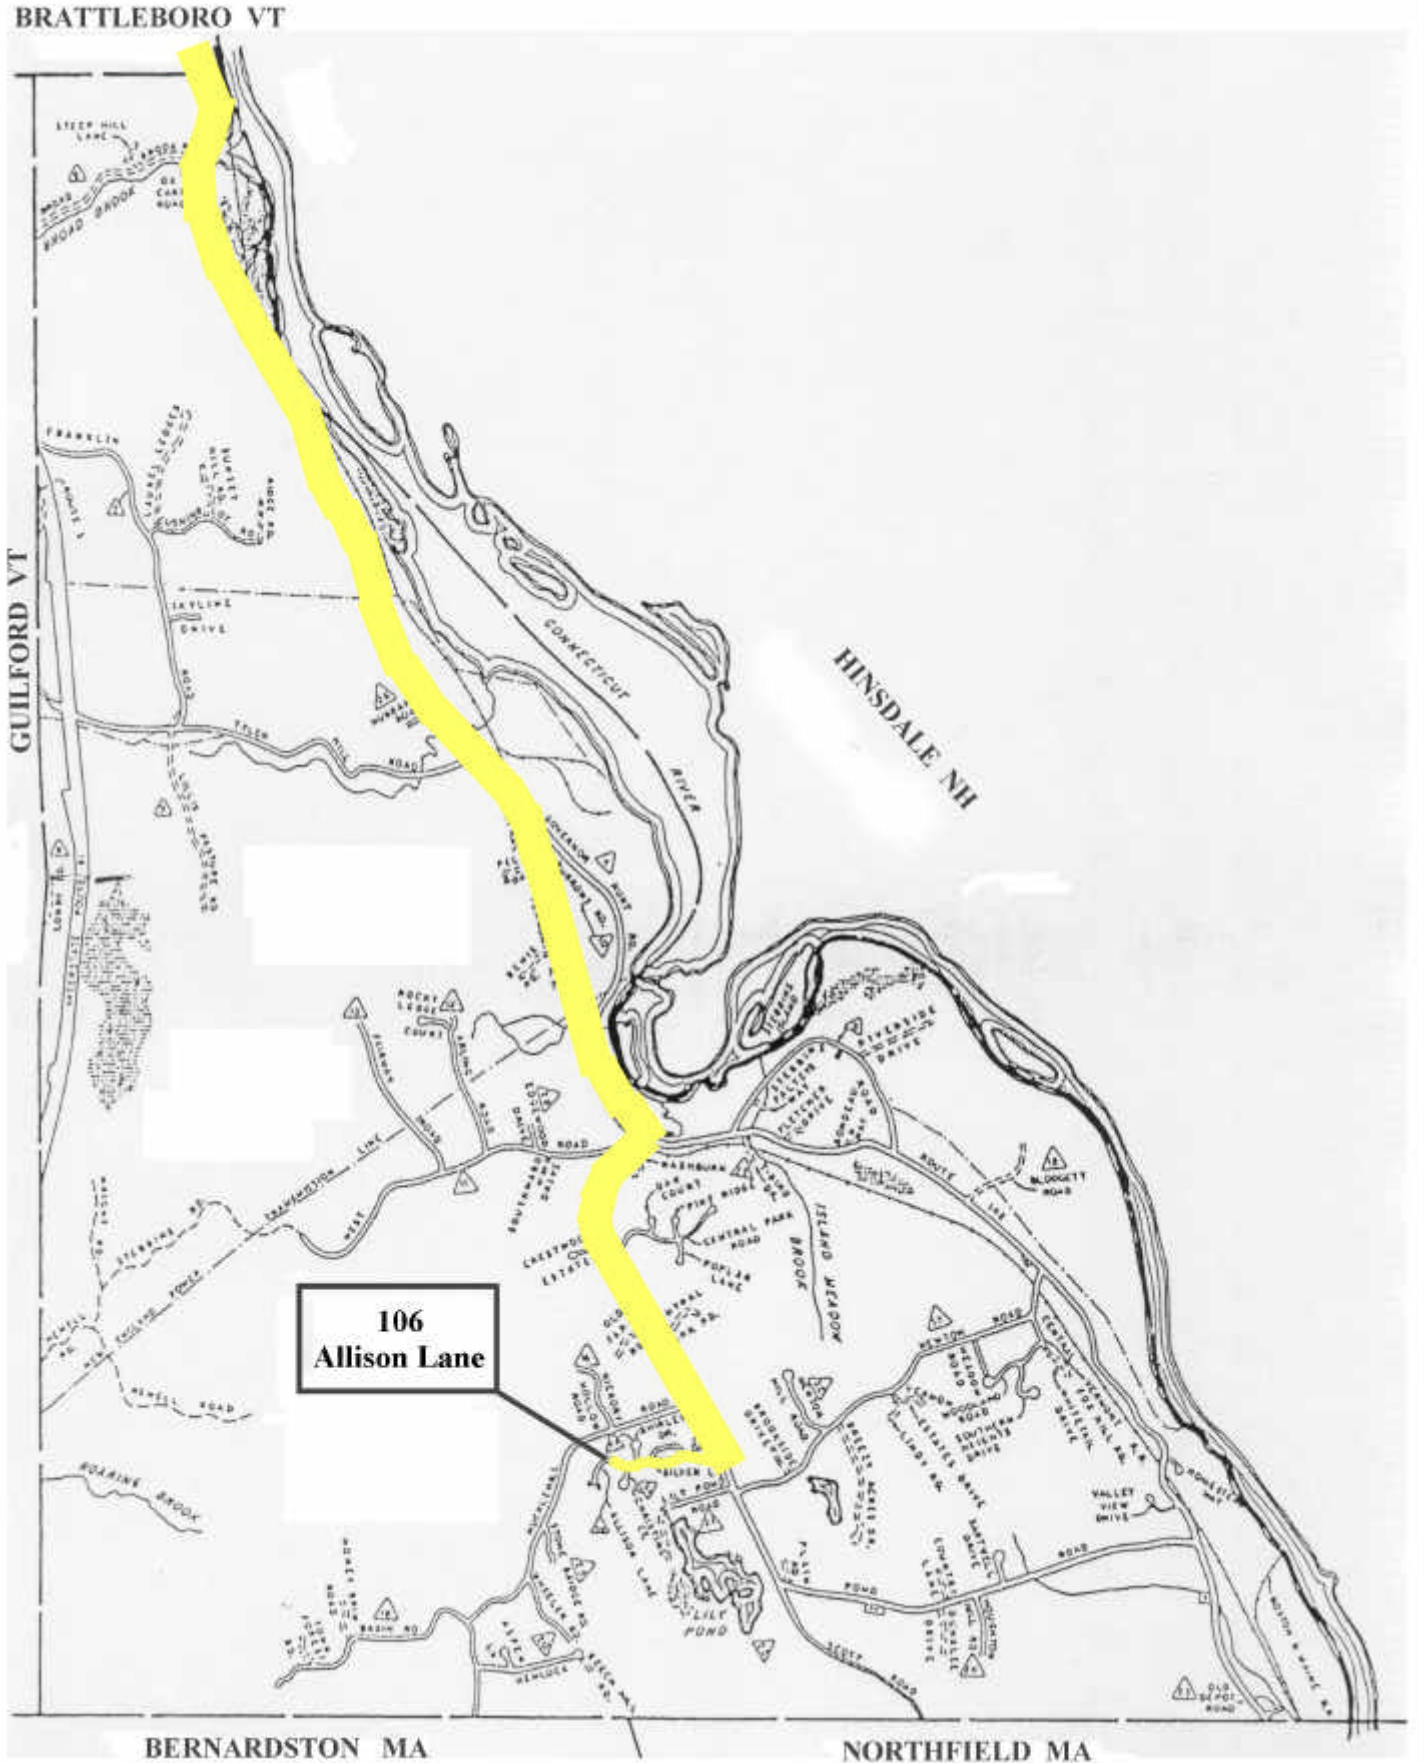

Opening the doors of opportunity

Directions

From the intersection of Route 119 and Route 142 in Brattleboro by the Brattleboro Museum take Route 142 South approx. **6.8 Miles** to Pond Road on the Right. Turn Right onto Pond Road. Go approx. **1.5 Miles** to Silver Lane on the Right. Right onto Silver Lane. Bear Left at the "Y" then Left again at the next Intersection. Stay straight through the next intersection and look for 106 Allison Lane on your **Right**.